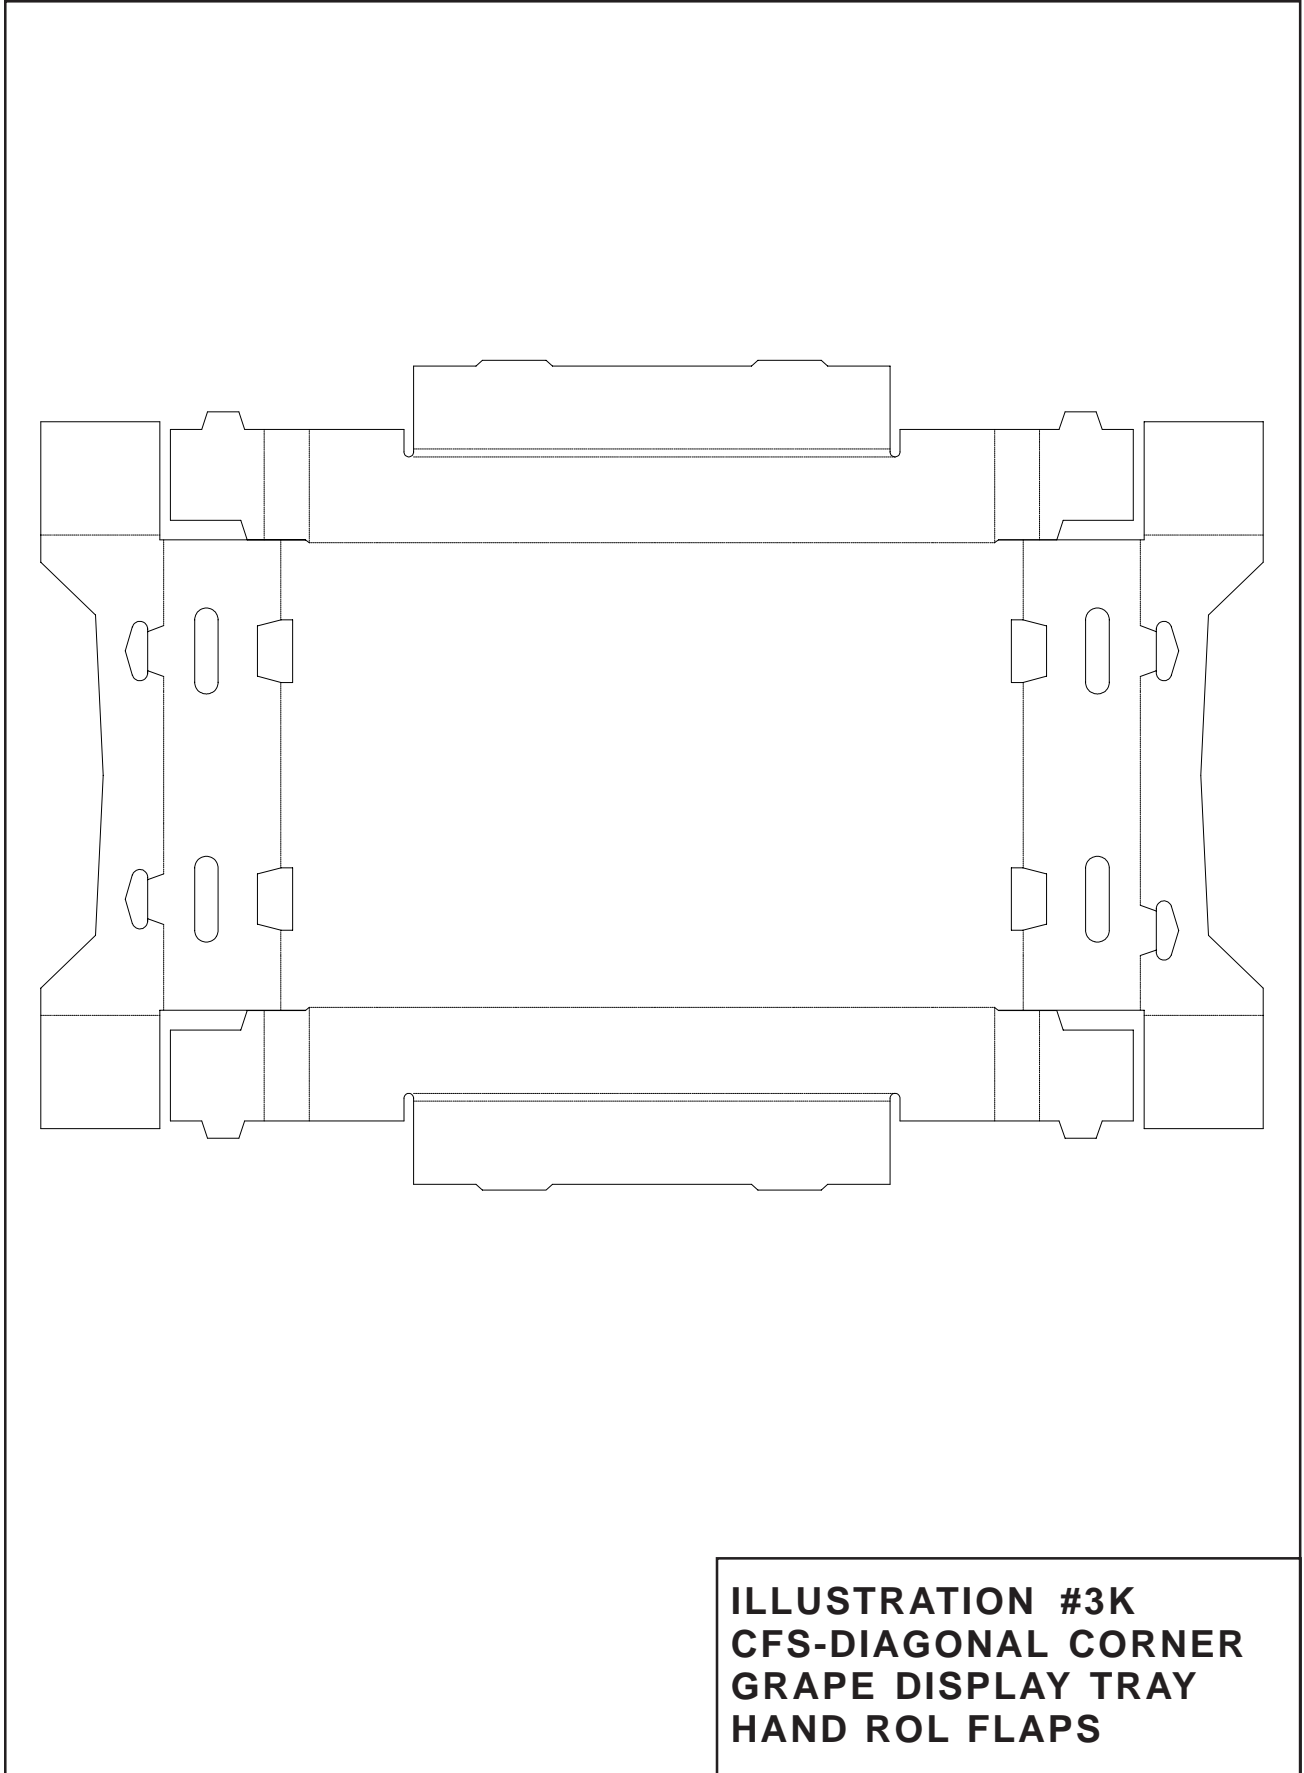

Tray Box Former

**ILLUSTRATION #3K
CFS-DIAGONAL CORNER
GRAPE DISPLAY TRAY
HAND ROL FLAPS**

Box Illustrations