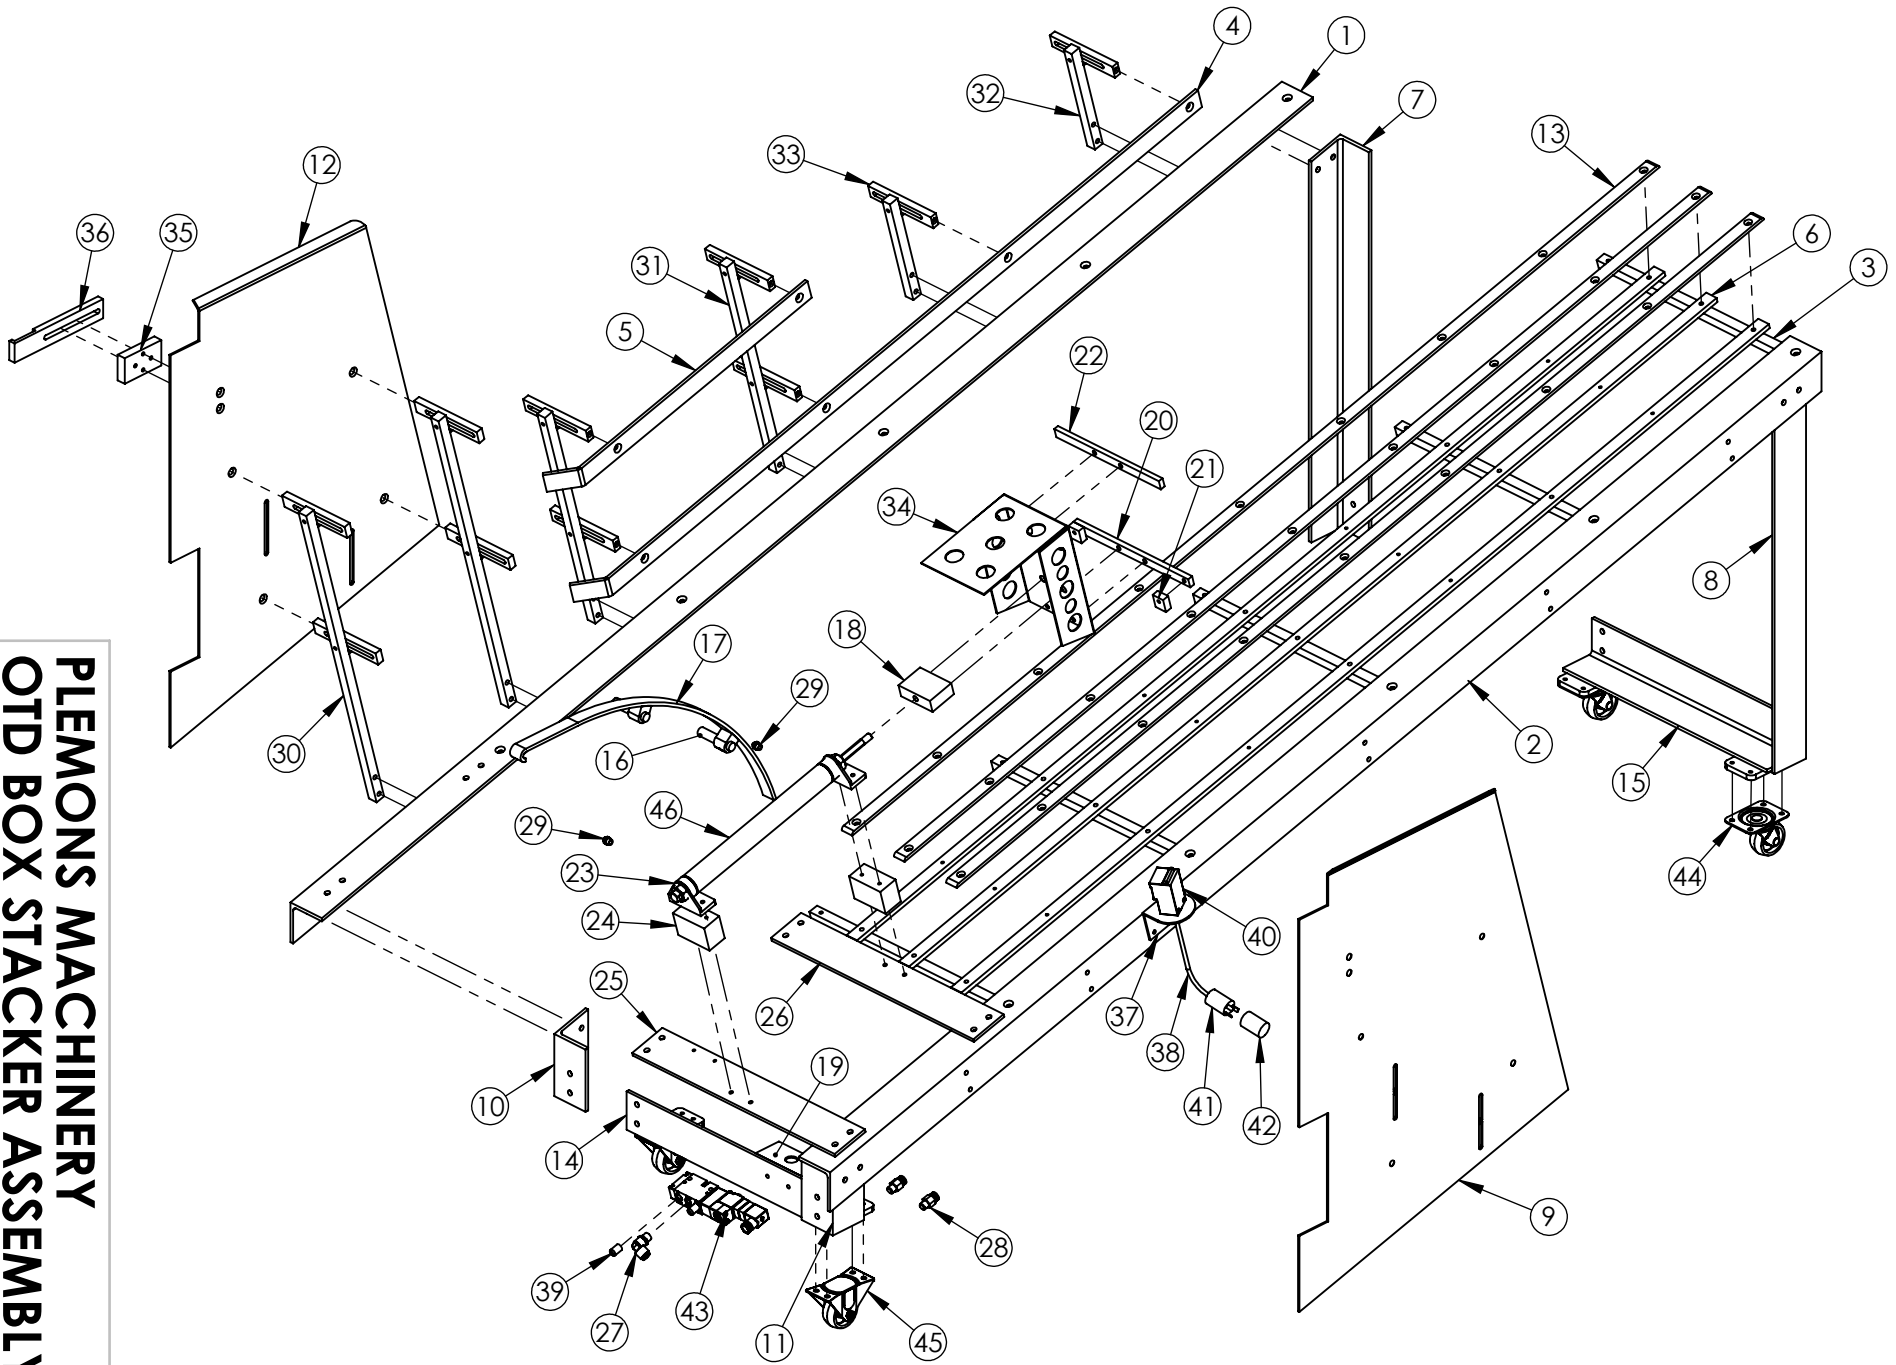

Parts List & Illustrations

**PLEMONS MACHINERY
OTD BOX STACKER ASSEMBLY**

OTD Box Stacker

W.E. Plemons Machinery Services, Inc.

OTD Box Stacker

ITEM NO.	PART NUMBER	DESCRIPTION	QTY.
1	213000L	MAIN GUIDE RAIL	1
2	213000R	MAIN GUIDE RAIL	1
3	2130700	BAR, SPREADER	5
4	2130300	BOTTOM BOX GUIDE	2
5	2130400	TOP BOX GUIDE	2
6	2130100	SLIDER BAR STEEL	3
7	2130500L	STACKER FRAME	1
8	2130500R	STACKER FRAME	1
9	2130800R	SIDE PLATE, STACKER	1
10	2130600L	MAIN GUIDE RAIL	1
11	2130600R	MAIN GUIDE RAIL	1
12	2130800L	SIDE PLATE, STACKER	1
13	2130200	SLIDER BAR DELRIN	3
14	2131500	FRONT WHEEL MOUNT ASSEMBLY	1
15	2131400	REAR WHEEL MOUNT ASSEMBLY	1
16	2133100	DROP DOWN MOUNTING ROD	4
17	2131600	DROP DOWN GUIDE ASSM	2
18	2131800	AIR CYLINDER COUPLER	1
19	2131700	BELL BOX	1
20	2131000	PUSHER BAR	1
21	2132300	UHMW GUIDE	2
22	2130900	PUSHER BAR	1
23	2131900	AIR CYLINDER BRACKET	2
24	2131100	AIR CYLINDER MOUNT	2
25	2131200	AIR CYLINDER BAR MOUNT BOTTOM	1
26	2131300	AIR CYLINDER BAR MOUNT TOP	1
27	1804000	1/4 NPT X 3/8 TUBE 90°	1
28	1804100	1/4NPT X 3/8 TUBE STRAIGHT	2
29	1804004	1/4 NPT X 3/8 TUBE W/FLOW CONTROL	2
30	2132700	BAR-PLATE MOUNT	4
31	2132900	BAR-GUIDE MOUNT	4
32	2133000	BAR-GUIDE MOUNT	4
33	2132800	SLOTTED MOUNTING BAR	20
34	2132600	BOX PUSHER	1
35	2132400	PLATE, MOUNT	2
36	2132500	STRAP, STACKER MOUNT	2
37	1822806	L-BRACKET, MOUNTING	1
38	1822802	125 VAC PLUG WITH CORD	1
39	1810808	1/4" NPT SOLENOID FILTER	2
40	1819000	42GTP-9002 A-B PHOTOSWITCH	1
41	1822803	125 VAC PLUG, MALE	1
42	1822804	125 VAC PLUG, FEMALE	1
43	1810807	MAC VALVE	1
44	2132100	CASTER WHEEL / WITH LOCK	2
45	2132200	RIGID FRONT WHEEL	2
46	2132000	AIR CYLINDER	1

**PLEMONS MACHINERY
OTD BOX STACKER ASSEMBLY**

W.E. Plemons Machinery Services, Inc.

Parts List & Illustrations