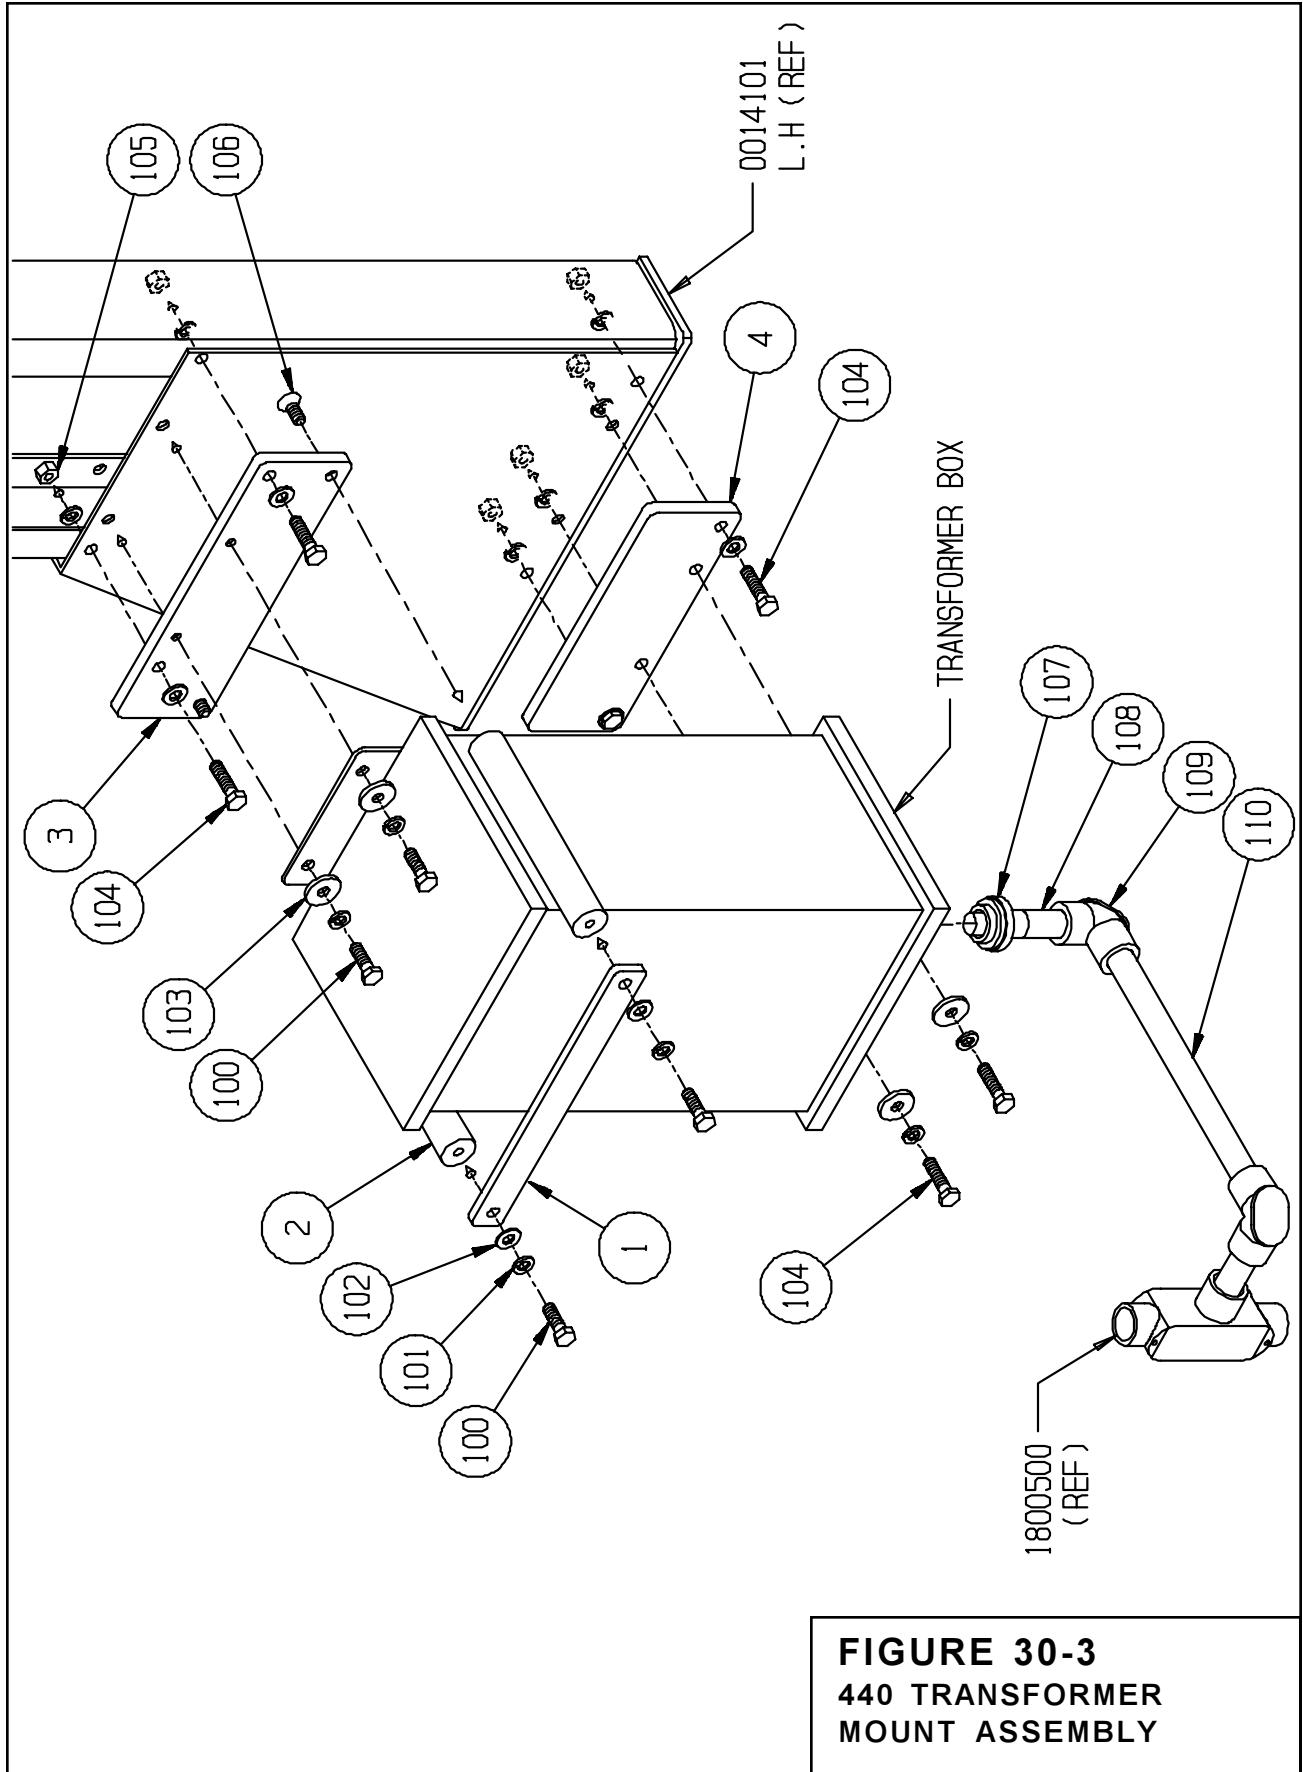

# Bliss Box Former

**FIGURE 30-3**  
**440 TRANSFORMER**  
**MOUNT ASSEMBLY**

ITEM	PART NO.	DESCRIPTION	QTY.
1	0055800	BRACKET-TRANSFORMER UPPER	1
2	0055900	MOUNT-TRANSFORMER SIDE	2
3	0055600	MOUNT-UPPER TRANSFORMER	1
4	0055700	MOUNT-TRANSFORMER LOWER	1
100		5/16-18 HEX HD CAP SCR X 1 LG	4
101		5/16 STD LOCK WASHER	12
102		5/16 SAE FLAT WASHER	6
103	1501700	WASHER	4
104		5/16-18 HEX HD CAP SCR X 1 1/4 LG	6
105		5/16-18 HEX NUT	6
106		5/16-18 FLAT SCKT HD SCR X 3/4	2
107	1801800	1/2" HUB T&BHIO50	1
108		1/2" PIPE NIPPLE X 2 LG	2
109	1800400	1/2" PULLINF ELL.	2
110	18005201	9 1/2" PIPE	1

# Bliss Box Former

*Option Parts & Illustrations*