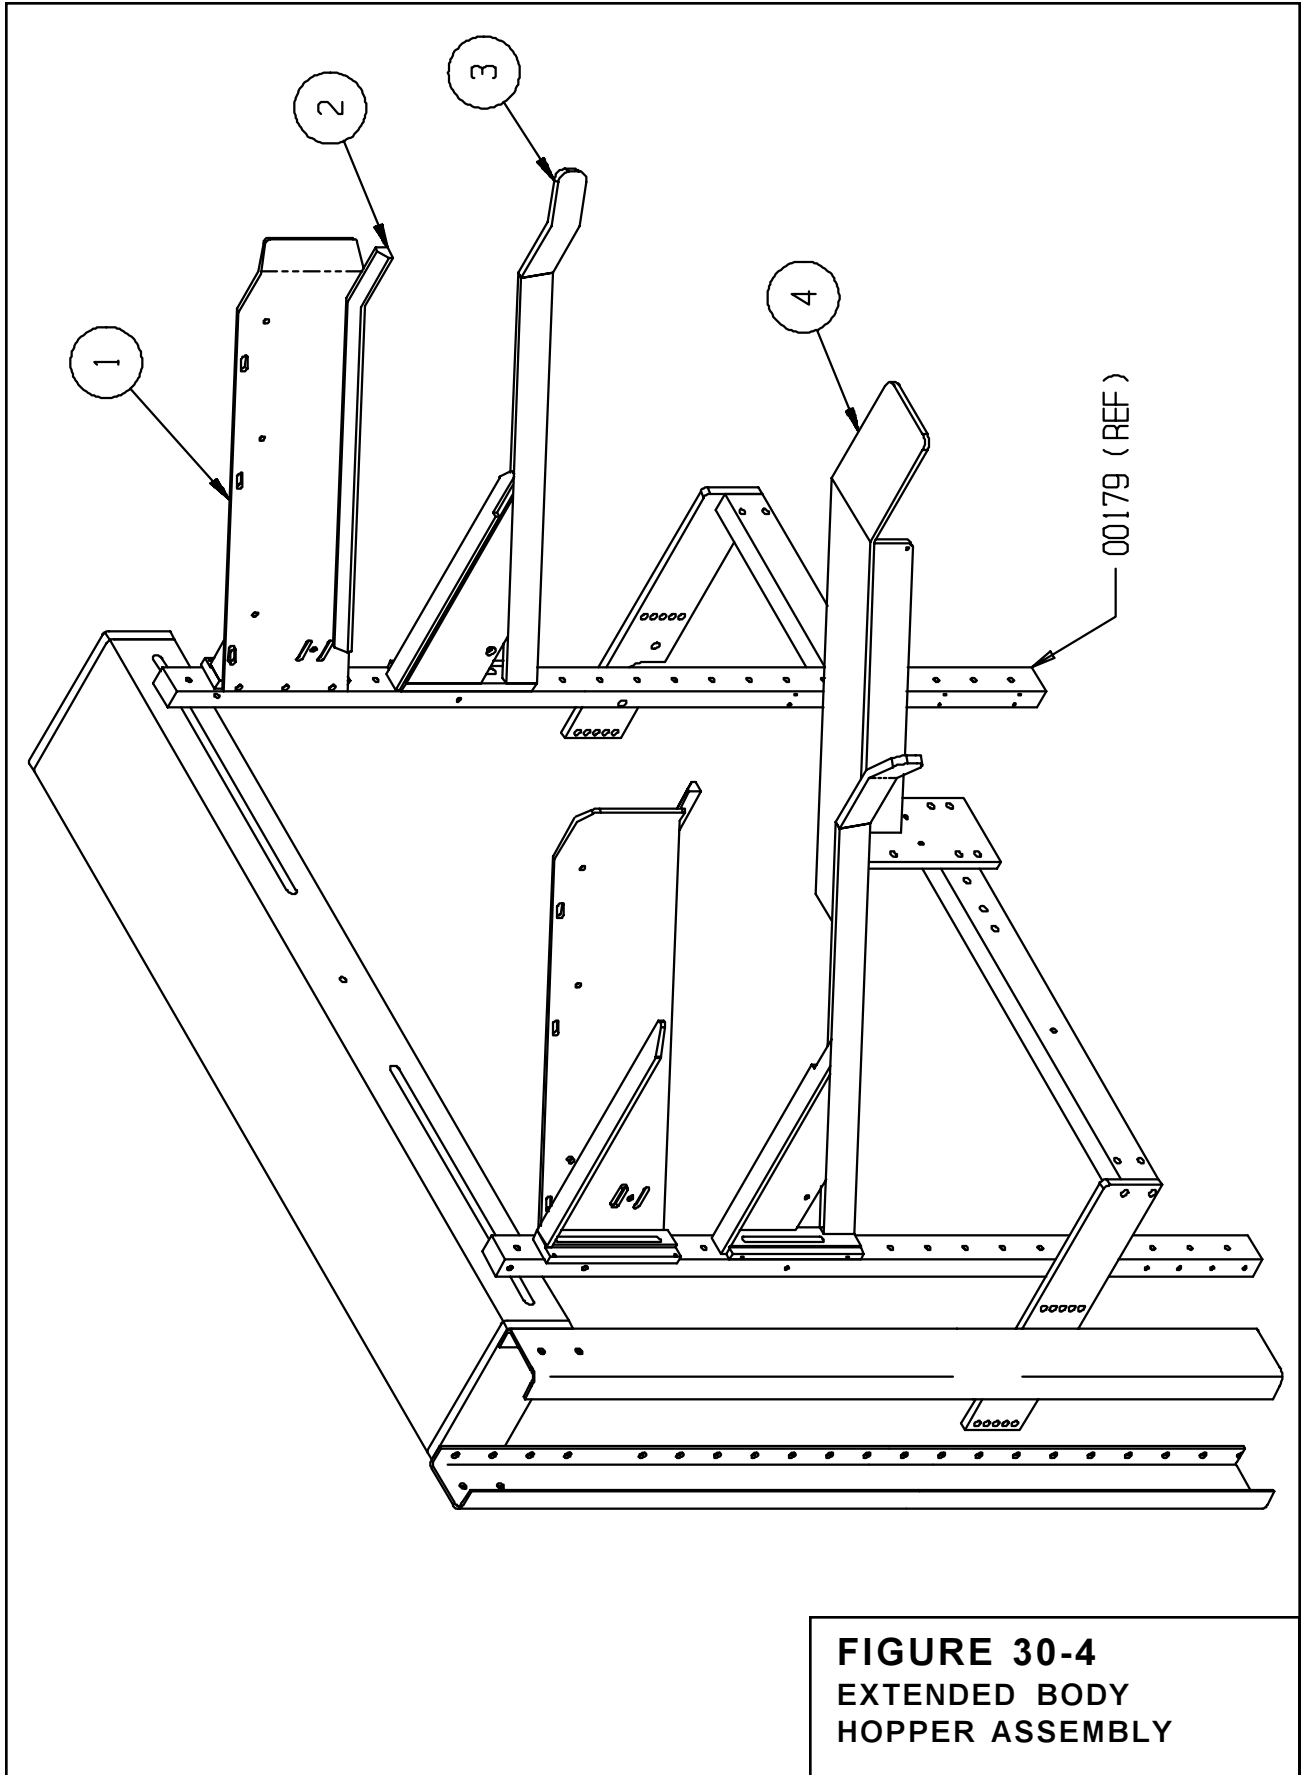

# Bliss Box Former

## FIGURE 30-4 EXTENDED BODY HOPPER ASSEMBLY

ITEM	PART NO.	DESCRIPTION	QTY.
1	0017803R/L	BLANK HOPPER	1/1
2	0019009R/L	BAR-BLANK GUIDE	1/1
3	0018903R/L	BLANK-BLADE SUPPORT	1/1
4	0013606	SUPPORT-BLANK HOPPER	1

# Bliss Box Former

**FIGURE 30-4**  
EXTENDED BODY  
HOPPER ASSEMBLY

*Option Parts & Illustrations*