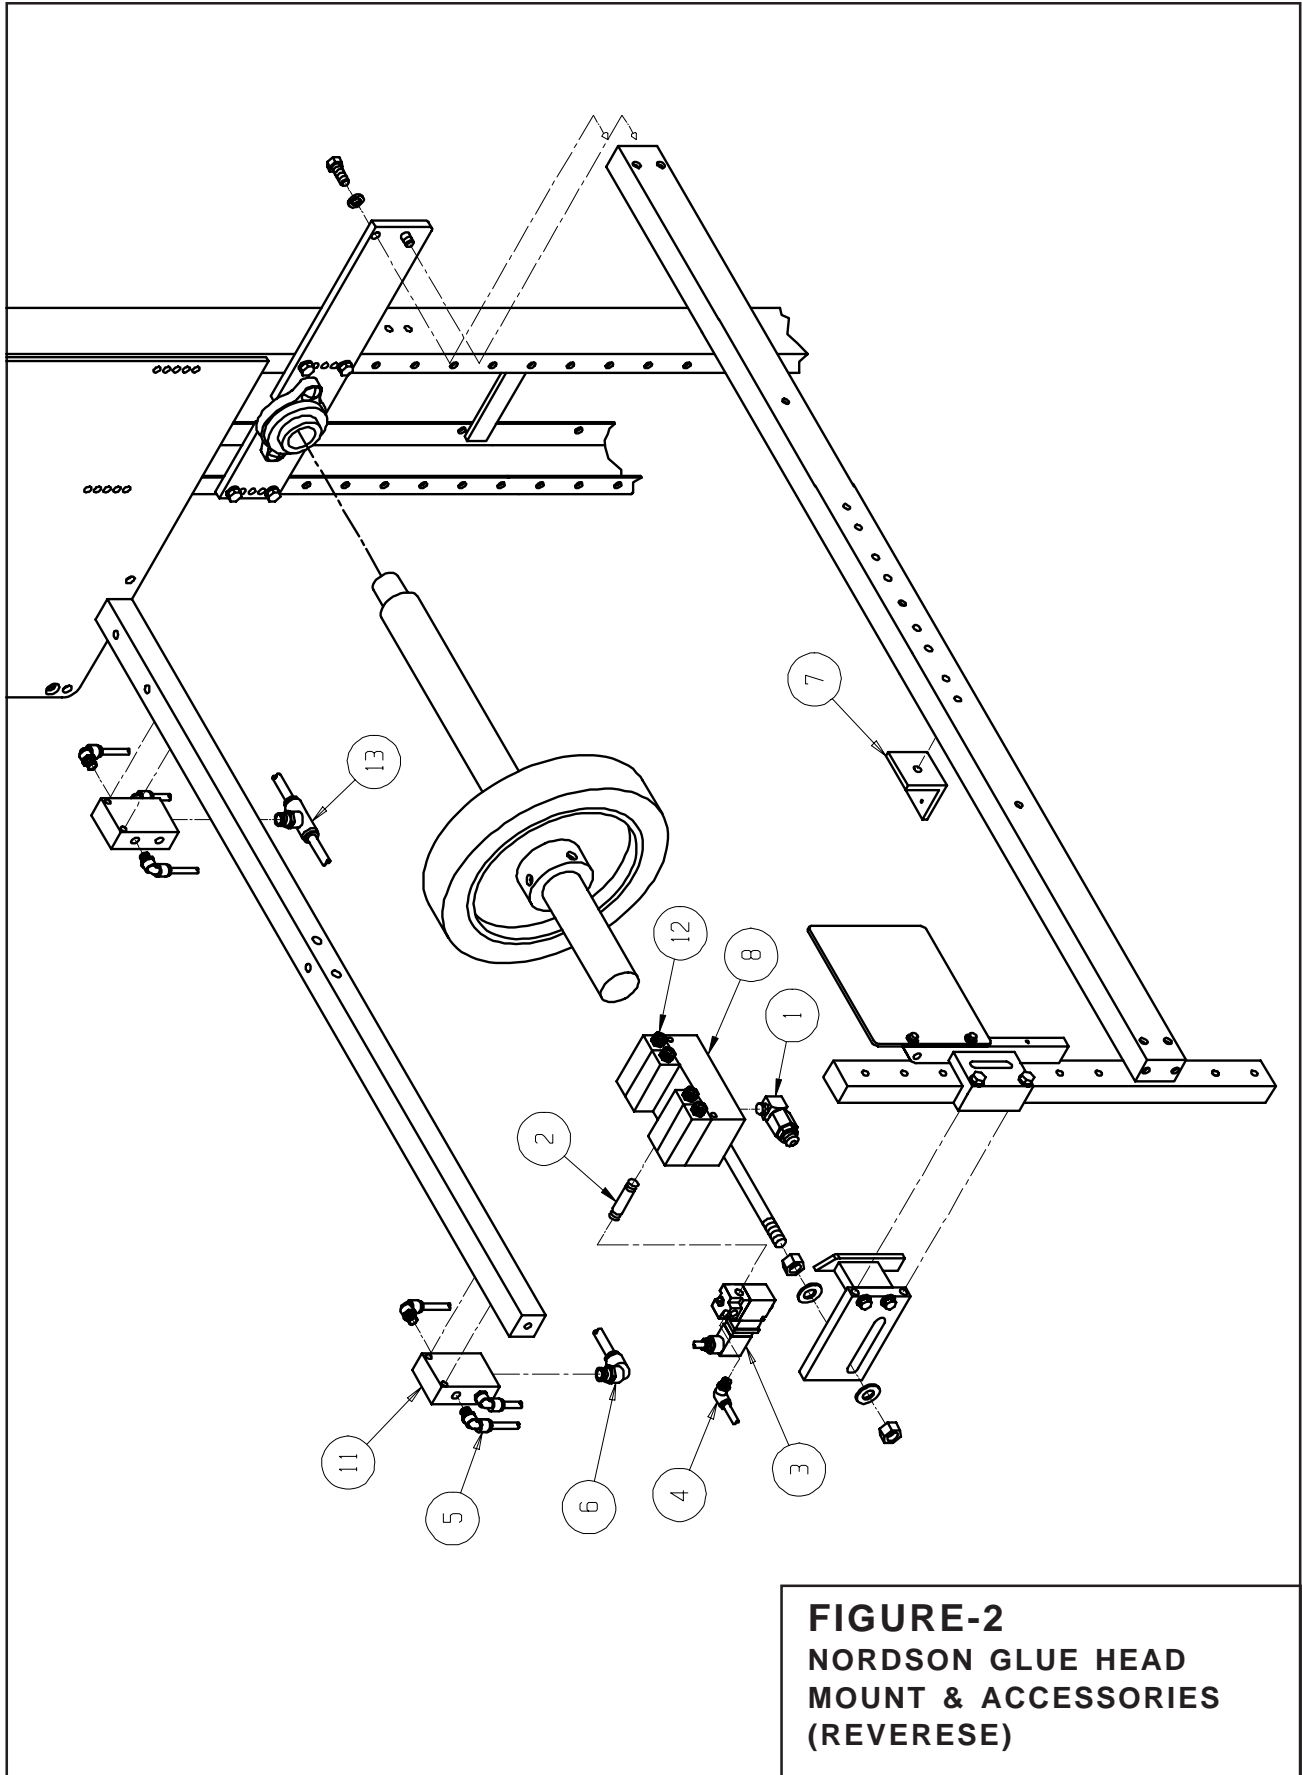

FIGURE-2
NORDSON GLUE HEAD
MOUNT & ACCESSORIES
(REVERSE)

Option Parts & Illustrations

FIGURE-3 ENCODER & MOUNTING BRACKET ASSEMBLY

ITEM	PART NO.	DESCRIPTION	QTY.
1	0052002	PULLEY, 60 TOOTH ENCODER (WB)	1
2	0051901	BELT ENCODER	1
3	0052100	PULLEY, 24 TOOTH ENCODER	1
4	1810301	ENCODER	1
5	0077603	PLATE, ENCODER MOUNT	1
6	0077601	BRACKET,ENCODER MOUNT	1
7	0077604	STUD, ENCODER MOUNT	2
100	8008400	5/16-18 HEX HD CAP SCR X 1 1/4	2
101	8004700	5/16-18 SCKT FLAT HD SCR X 3/4	2
102	8035800	5/16 SAE FLAT WASHER	6
103	8036700	5/16 STD LOCK WASHER	2
104	8024400	5/16-18 HEX HD NUT	2
105	8030700	#10-32 SCKT HD CAP SCR X 1.0	4
106	8008300	5/16-18 HEX HD CAP SCR X 1	2
107	1501100	WASHER	2
108	8025300	#10-32 NYLON LOCK NUT	4