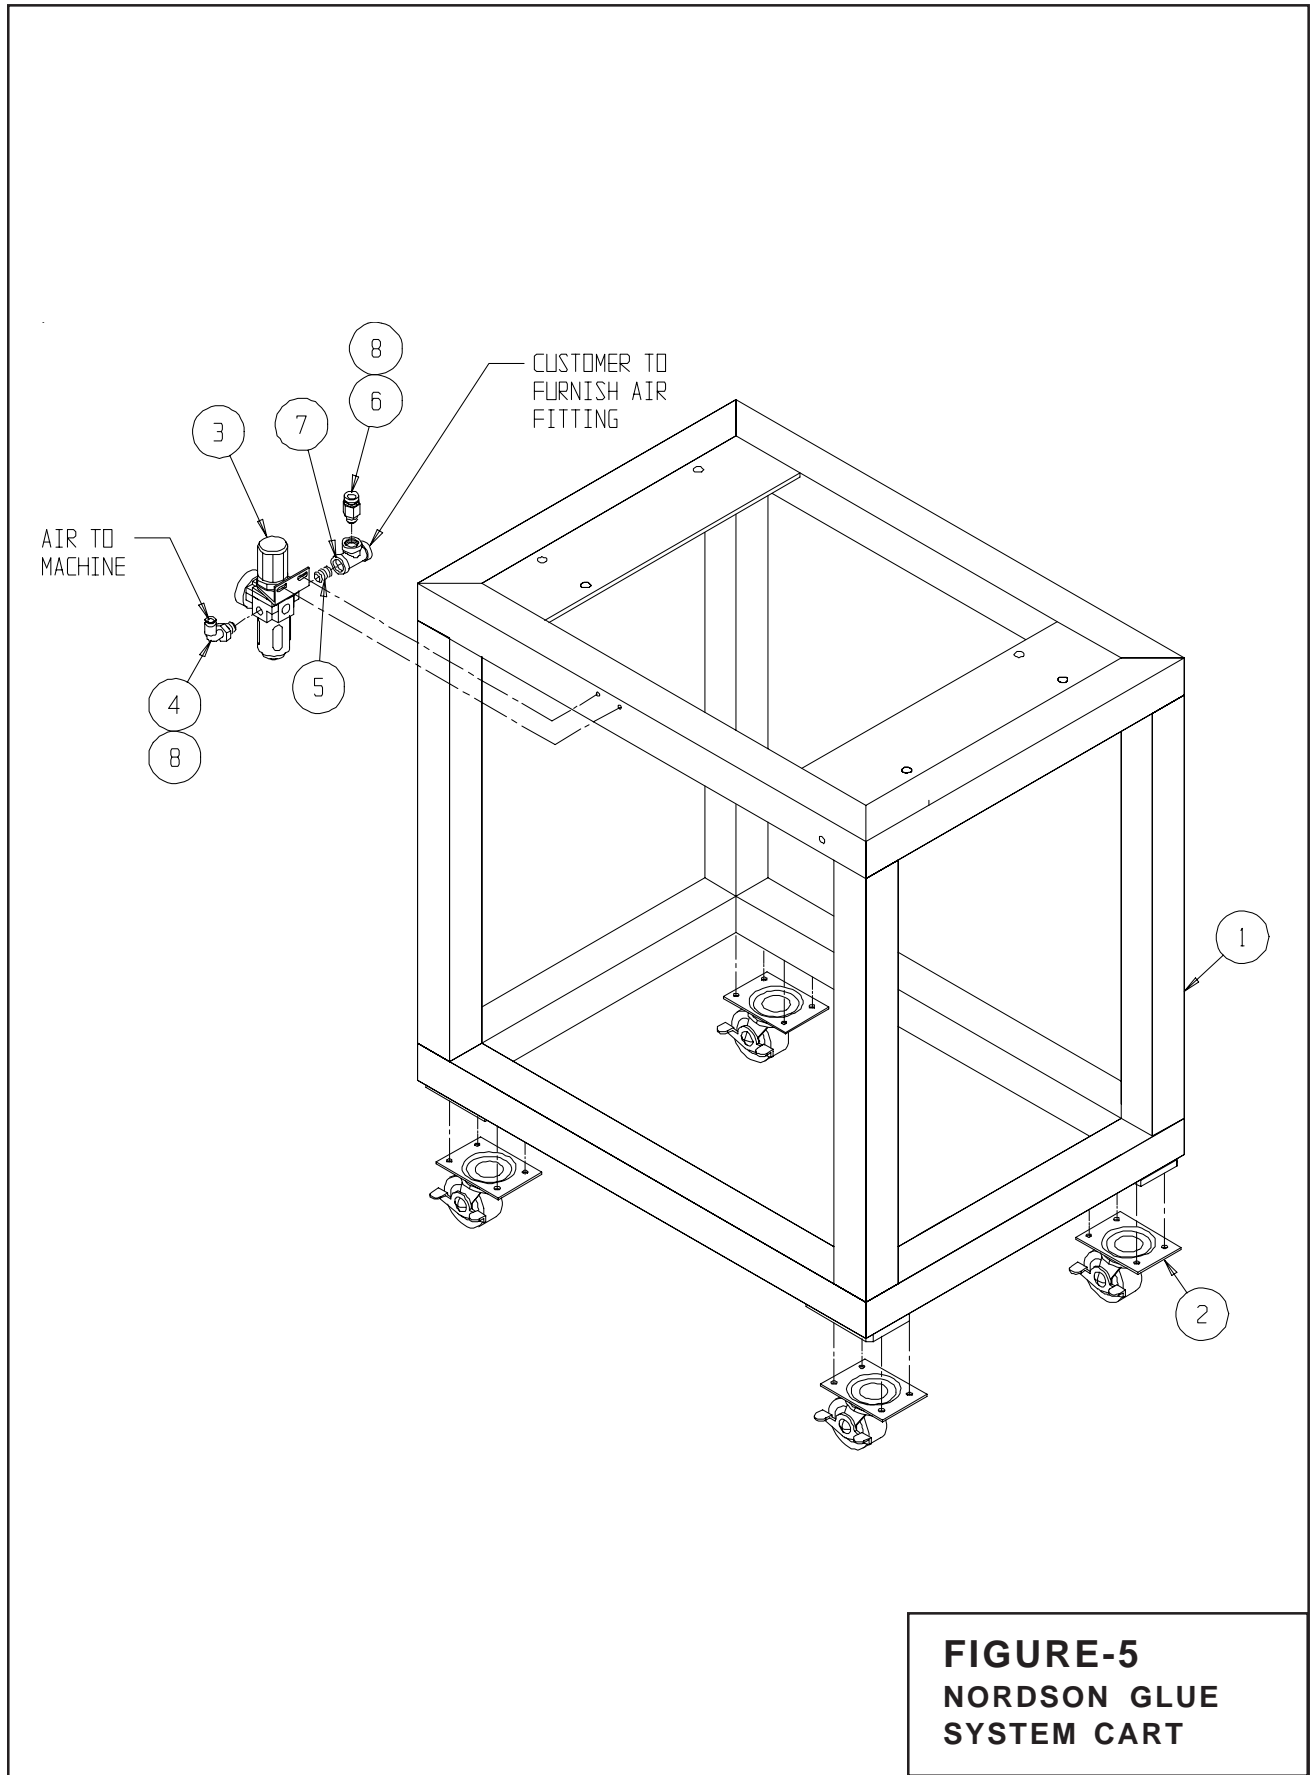

FIGURE-6 NORDSON BLANK GUIDE ASSEMBLY

ITEM	PART NO.	DESCRIPTION	QTY.
1	0075500	BLOCK, MOUNT	REF.
2	0075501	MOUNT, BLANK GUIDE	2
3	0207000	BUSHING	8
4	0037501	GUIDE, BLANK	4