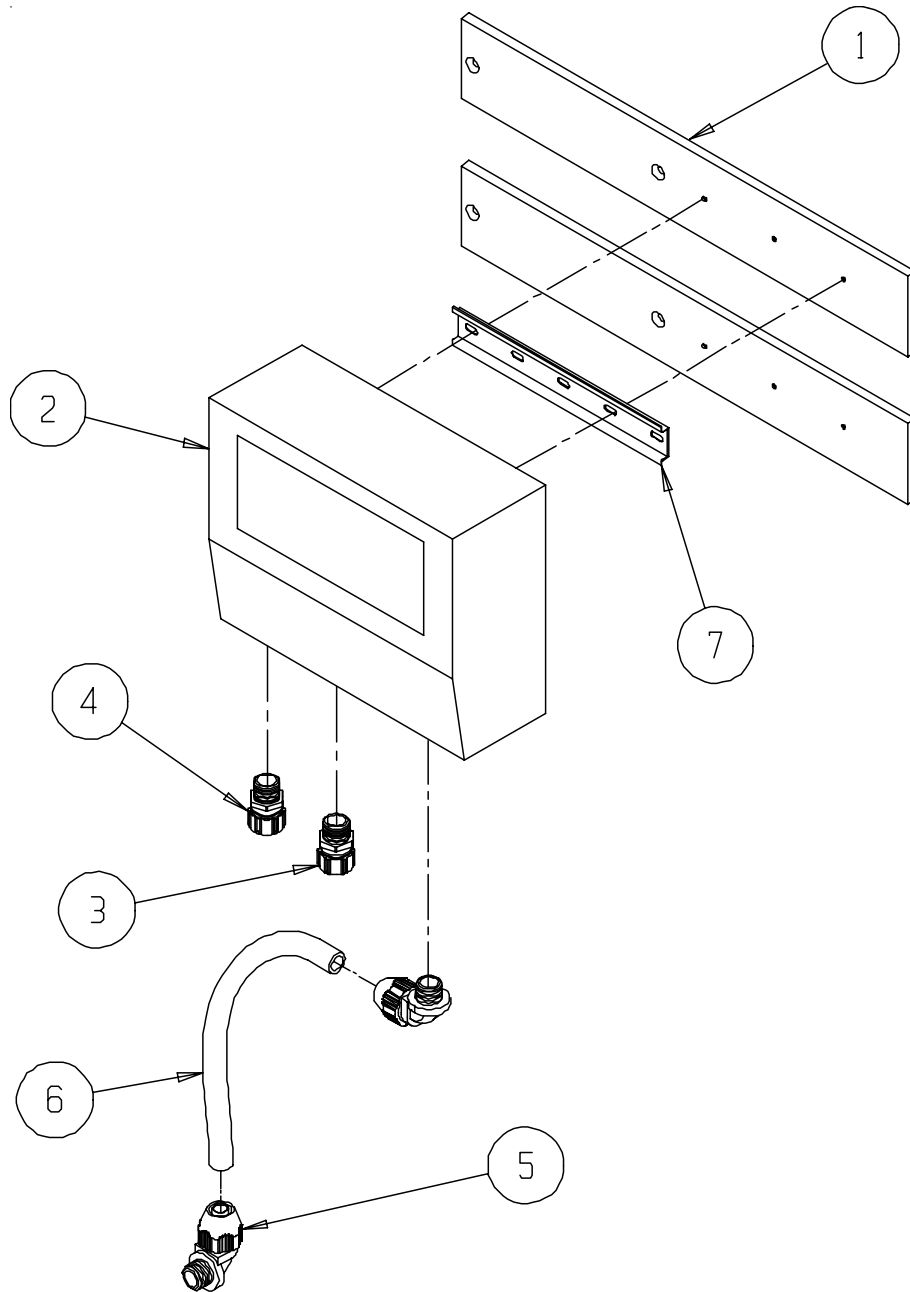

FIGURE-4
NORDSON ECLIPSE
CONTROLLER

Nordson Glue System

FIGURE-5 NORDSON GLUE SYSTEM CART

ITEM	PART NO.	DESCRIPTION	QTY.
1	0097900	GLUE CART	1
2	1809300	CASTER	4
3	0059000	AIR REGULATOR	1
4	1804000	3/8 PFT X 1/4 NPT 90° EL	1
5	1805701	1/4 NPT CLOSE NIP	1
6	1804100	3/8 PFT X 1/4 NPT STRAIGHT	1
7	1808700	1/4 NPT TEE, GALV	1
*8	0037300	3/8 POLYFLO TUBING	A/N
~	1809803	NORDSON PRO BLUE 10 (2 HOSE)	1

* Not Shown

~ Variable Part

Option Parts & Illustrations